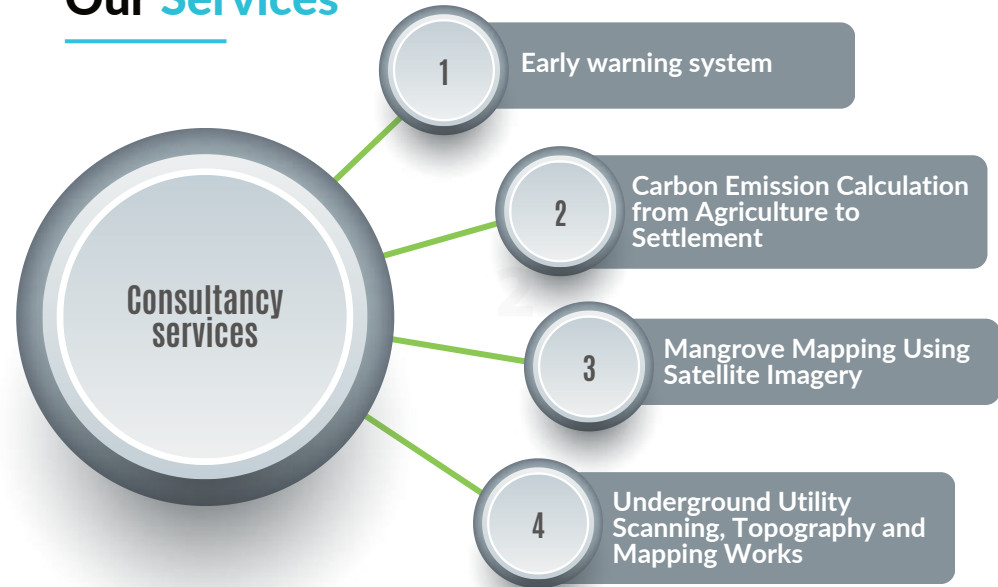

Our Services

Project Highlights