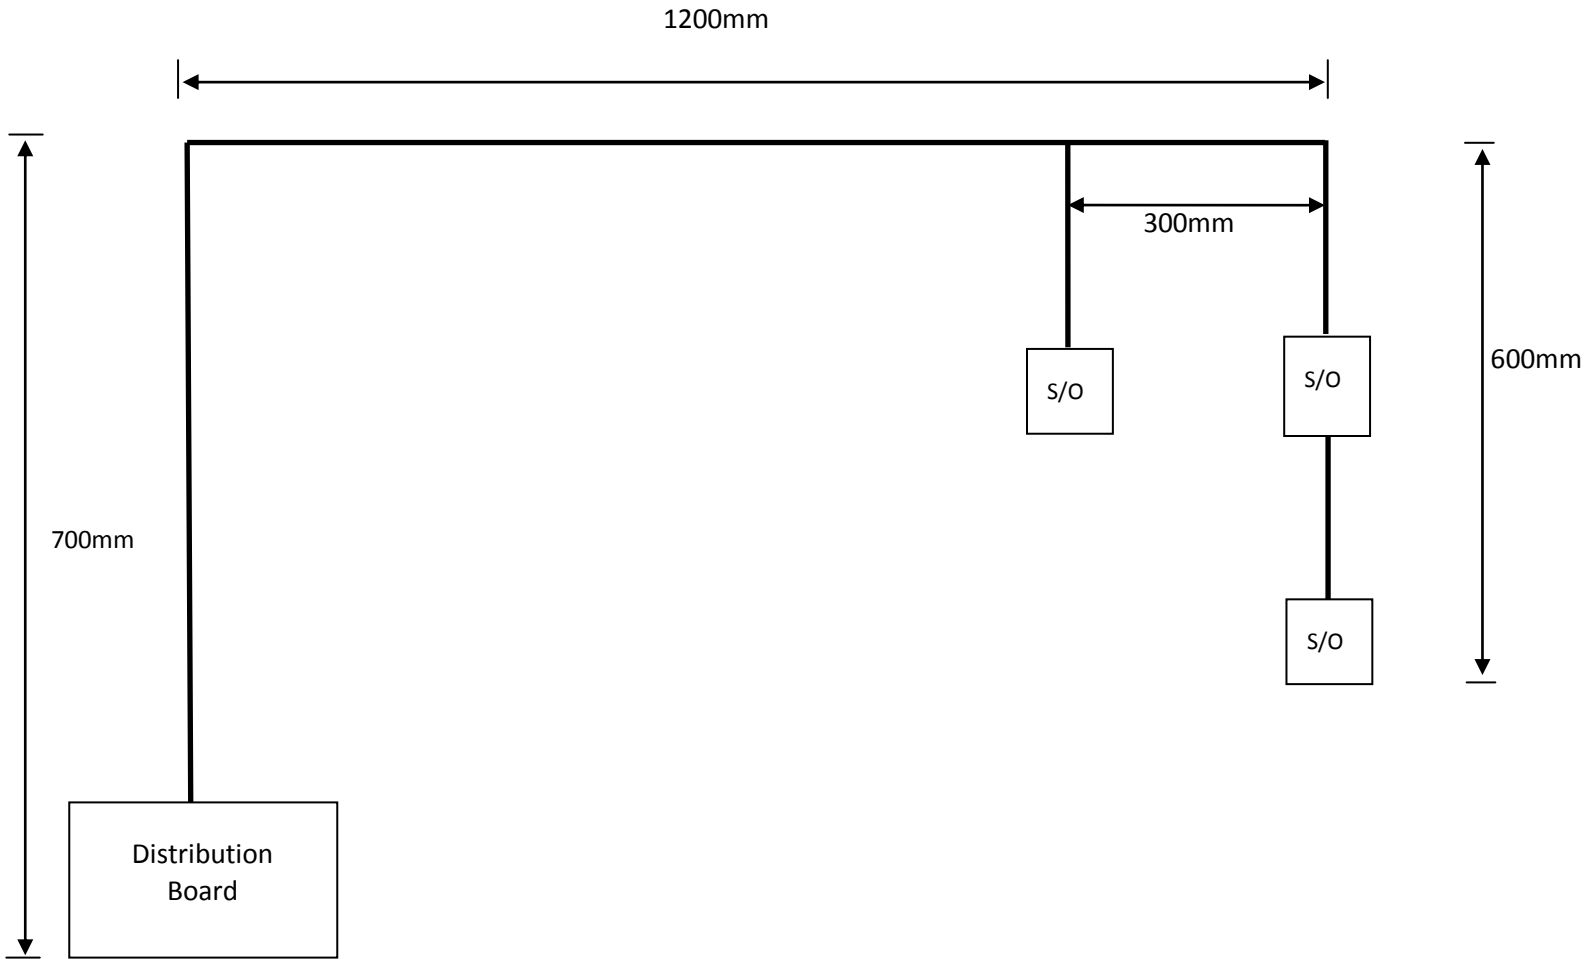

SCHEMATIC DIAGRAM WIRING FOR 13A SWITCH SOCKET OUTLET – RADIAL CIRCUIT

FIGURE 2